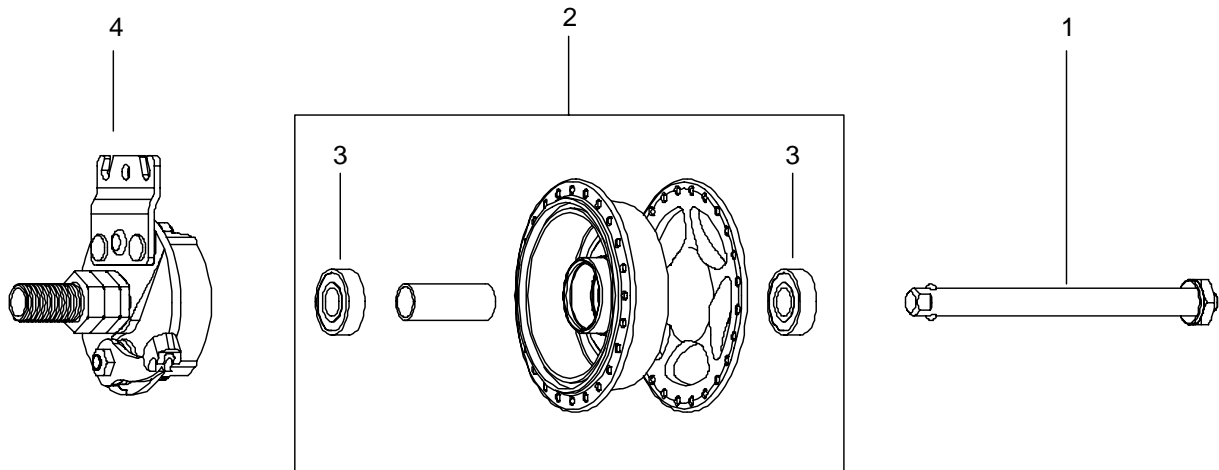

Item Sales			Item Sales			Item Sales		
No.	No.	Description	No.	No.	Description	No.	No.	Description
1	HSL881	130mm Solid Axle	4	HMW539	Inner Washer	6	HMW533	Outer Washer
	HSL885	100mm Solid Axle	5	HSB531	70mm R.H. Brake Plate Assembly w/ 16mm Inner Hole	7A	HMN421	M12 Nut
	HSL898	90mm Solid Axle		HSB530	70mm L.H. Brake Plate Assembly w/ 16mm Inner Hole	7B	HMN422	M12 Nut w/Non-slip
2	HSB500	X-SD Hub Shell Assy.						
3	HSS037	Bearing 6001ZZ						

Item Sales			Item Sales			Item Sales		
No.	No.	Description	No.	No.	Description	No.	No.	Description
1	HSL 994	Quick Release Axle - Stainless	4	HSB 515	70mm R.H. Brake Plate Assy. w/ QR Base			
	HSL 819	Quick Release Axle		HSB 514	70mm L.H. Brake Plate Assy. w/ QR Base			
2	HSB 500	X-SD Hub Shell Assy.						
3	HSS 037	Bearing 6001ZZ						

SunRace Sturmey-Archer Inc.

A3 ©

TOLERANCES LENGTH UNIT : MM 0-6 ±0.1 7-30 ±0.2 ANGLE UNIT : 31°		APPROVAL 31-120 ±0.3 121-135 ±0.4 316- ±0.5		CHECK DRAWN SCALE	
MATERIAL HEAT TREATMENT CASE DEPTH CASE HARDNESS CORE HARDNESS		FINISH ANGLE		DRAWN DATE VERSION	
TITLE X-SD		AT POSITION ▽		DRG. NO. THH60RBQS.AA1	
Modify record		UNIT		REVISION R01	
				18-Oct-10	
				1	