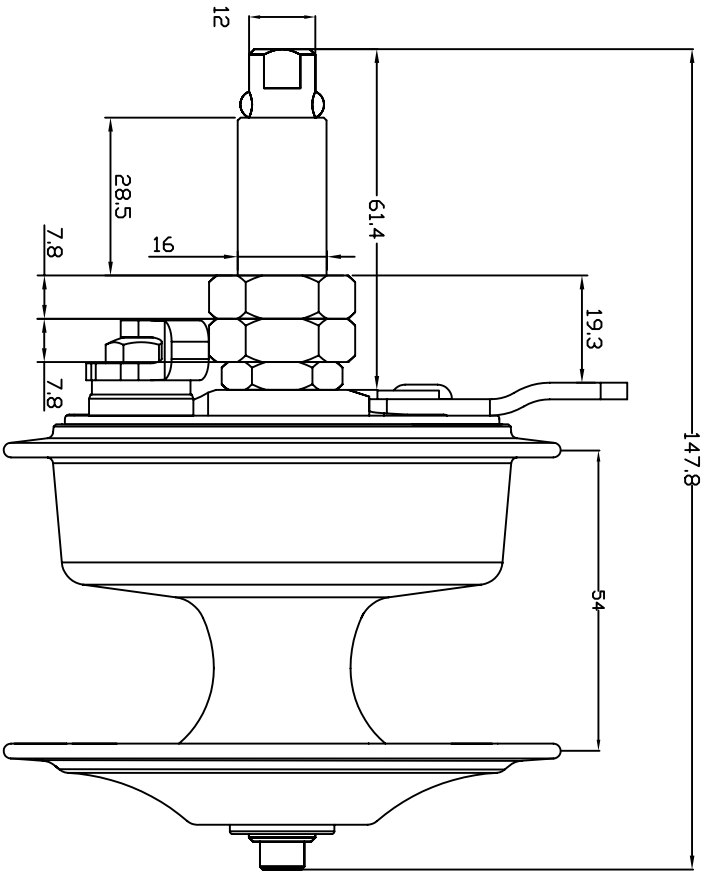

Item Sales			Item Sales			Item Sales		
No.	No.	Description	No.	No.	Description	No.	No.	Description
1	HSL881	130mm Solid Axle	4	HMW539	Inner Washer	6	HMW533	Outer Washer
	HSL885	100mm Solid Axle	5	HSB531	70mm R.H. Brake Plate Assembly w/ 16mm Inner Hole	7A	HMN421	M12 Nut
	HSL898	90mm Solid Axle		HSB530	70mm L.H. Brake Plate Assembly w/ 16mm Inner Hole	7B	HMN422	M12 Nut w/Non-slip
2	HSB500	X-SD Hub Shell Assy.						
3	HSS037	Bearing 6001ZZ						

Item Sales			Item Sales			Item Sales		
No.	No.	Description	No.	No.	Description	No.	No.	Description
1	HSL 994	Quick Release Axle - Stainless	4	HSB 515	70mm R.H. Brake Plate Assy. w/ QR Base			
	HSL 819	Quick Release Axle		HSB 514	70mm L.H. Brake Plate Assy. w/ QR Base			
2	HSB 500	X-SD Hub Shell Assy.						
3	HSS 037	Bearing 6001ZZ						

SunRace Sturmey-Archer Inc.

A3 ©

TOLERANCES LENGTH UNIT : MM 0-6 ±0.1 7-30 ±0.2 ANGLE UNIT : 31°		APPROVAL 31-120 ±0.3 121-135 ±0.4 316- ±0.5		CHECK DRAWN SCALE	
MATERIAL HEAT TREATMENT CASE DEPTH CASE HARDNESS CORE HARDNESS		FINISH ANGLE		DRAWN DATE VERSION	
TITLE X-SD		AT POSITION ▽		DRG. NO. THH60RBQS.AA1	
Modify record		UNIT		REVISION R01	
				18-Oct-10	
				1	