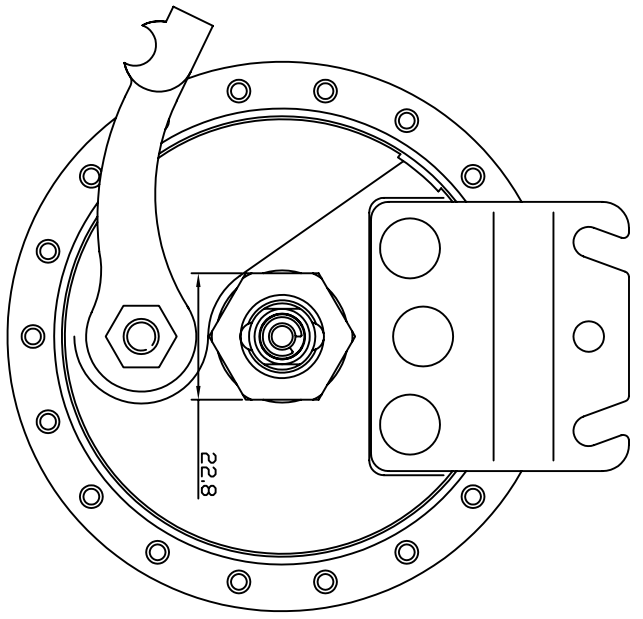

Item Sales			Item Sales			Item Sales		
No.	No.	Description	No.	No.	Description	No.	No.	Description
1	HSL881	130mm Solid Axle	4	HMW539	Inner Washer	6	HMW533	Outer Washer
	HSL885	100mm Solid Axle	5	HSB531	70mm R.H. Brake Plate Assembly w/ 16mm Inner Hole	7A	HMN421	M12 Nut
	HSL898	90mm Solid Axle		HSB530	70mm L.H. Brake Plate Assembly w/ 16mm Inner Hole	7B	HMN422	M12 Nut w/Non-slip
2	HSB500	X-SD Hub Shell Assy.						
3	HSS037	Bearing 6001ZZ						

Item Sales			Item Sales			Item Sales		
No.	No.	Description	No.	No.	Description	No.	No.	Description
1	HSL 994	Quick Release Axle - Stainless	4	HSB 515	70mm R.H. Brake Plate Assy. w/ QR Base			
	HSL 819	Quick Release Axle		HSB 514	70mm L.H. Brake Plate Assy. w/ QR Base			
2	HSB 500	X-SD Hub Shell Assy.						
3	HSS 037	Bearing 6001ZZ						

SunRace Sturmey-Archer Inc.

A3 ©

TOLERANCES LENGTH UNIT : MM 0-6 ±0.1 7-30 ±0.2 ANGLE UNIT : 31°		APPROVAL 31-120 ±0.3 121-135 ±0.4 316- ±0.5		CHECK DRAWN SCALE	
MATERIAL HEAT TREATMENT CASE DEPTH CASE HARDNESS CORE HARDNESS		FINISH ANGLE		DRAWN DATE VERSION	
TITLE X-SD		AT POSITION ▽		DRG. NO. THH60RBQS.AA1	
Modify record		UNIT		REVISION R01	
				18-Oct-10	
				1	