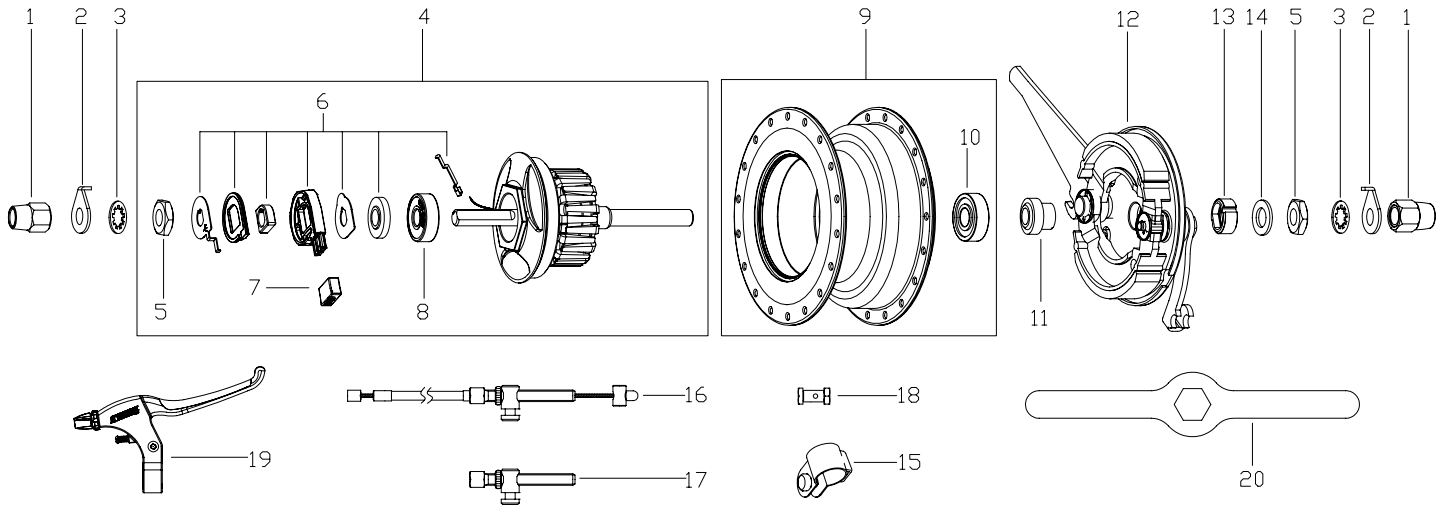

Item Sales			Item Sales			Item Sales		
No.	No.	Description	No.	No.	Description	No.	No.	Description
1	HMN 386	Dome Nut M9	9	HSB 534	XL-FD Hub Shell	15	HSK 715	Pinch Bolt
2	HMW 528	Safety Washer	10	HSB 396	Replacement Axle Unit	16	HSL 702	Brake Arm Clip 17.5mm
3	HMN 377	Locknut M9, t=4.7, hex 17			includes hub bearings and		HSL 703	Brake Arm Clip 22.2mm
4	HMW 129	Spacing Washer 1/8"			items 1, 3, 4, 5, 7, 11, 12	17	HSK 742	Brake Lever BLS80 RH
5	HSA 372	Brake Plate Spacer	11	HSA 398	Spacer 4.7mm		HSK 743	Brake Lever BLS80 LH
6	HSB 525	90mm Alloy Front Brake Plate Assy.	12	HSA 376	Spacer 3.2mm			
7	HSA 373	Brake Plate Bush	13	HSK 730	Brake Cable Complete 900mm			
8	HSS 034	Bearing 6000ZZ	14	HSB 422	Brake Adjuster Assy.			

Item Sales			Item Sales			Item Sales		
No.	No.	Description	No.	No.	Description	No.	No.	Description
1	HMN 386	Dome Nut M9	9	HSB 523	2.4W XL-FDD Hub Shell Assy.	15	HSL 702	Brake Arm Clip 17.5mm
2	HMW 528	Safety Washer			w/Magnet and Bearing		HSL 703	Brake Arm Clip 22.2mm
3	HMW 527	Toothed Lock Washer 3/8"		HSB 524	3.0W XL-FDD Hub Shell Assy.	16	HSK 730	Brake Cable Complete 900mm
4	HSX 146	2.4W Dynohub Internal			w/Magnet and Bearing	17	HSB 422	Brake Adjuster Assy.
	HSX 147	3.0W Dynohub Internal	10	HSS 035	Bearing 6000UU	18	HSK 715	Pinch Bolt
5	HMN 377	Locknut M9, t=4.7, hex 17	11	HSA 373	Brake Plate Bush	19	HSK 742	Brake Lever BLS80 RH
6	HSE 001	Connector Assy.	12	HSB 525	90mm Alloy Front Brake Plate Assy.		HSK 743	Brake Lever BLS80 LH
7	HSE 002	Plug for Connector	13	HSA 372	Brake Plate Spacer	20	HTR 139	Spanner for Side Cap
8	HSS 036	Bearing 629UU	14	HMW 146	Washer 1/16"			